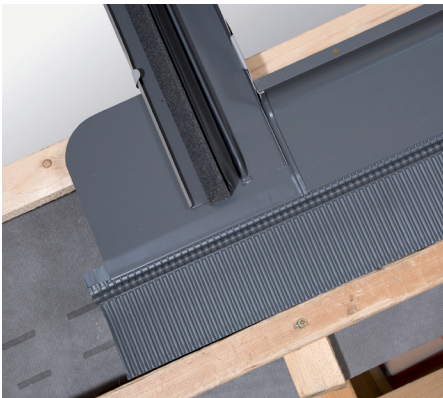

TECHNICAL SPECIFICATION

TFX TILE FLASHING 16 - 50 mm

Applicable

In roof pitch range of 15°-90°

Tile profile height 16-50 mm

Features

Perfect watertightness

Easy installation

Weather and UV ray resistant

Painted grey

Lead free

Foam gasket

Alu apron to ensure a perfect seal to profiled roofing materials

Material

Aluminium

Powder coated grey, RAL7043