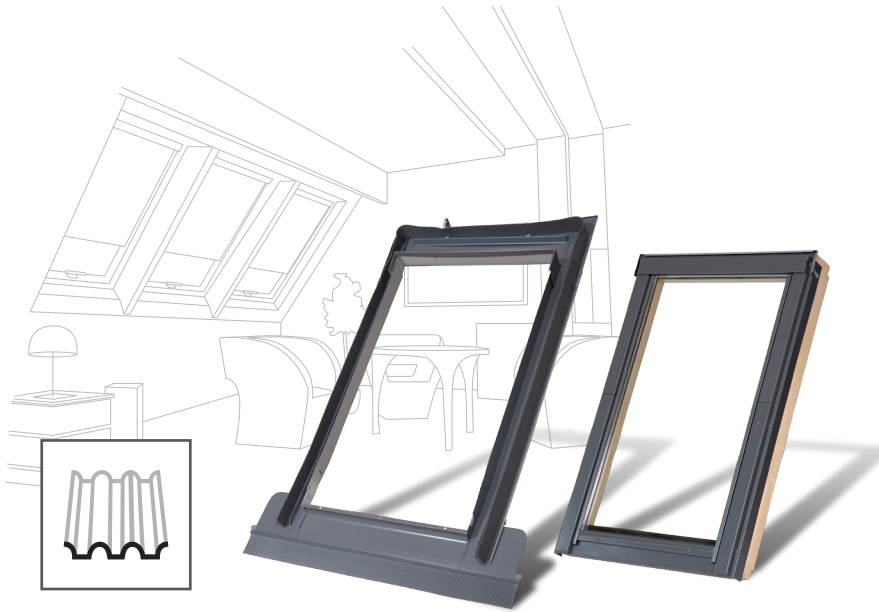

TECHNICAL SPECIFICATION

TFX TILE FLASHING 16 - 50 mm

Applicable

In roof pitch range of 15°-90°

Tile profile height 16-50 mm

Features

Perfect watertightness

Easy installation

Weather and UV ray resistant

Painted grey

Lead free

Foam gasket

Alu apron to ensure a perfect seal to profiled roofing materials

Material

Aluminium

Powder coated grey, RAL7043